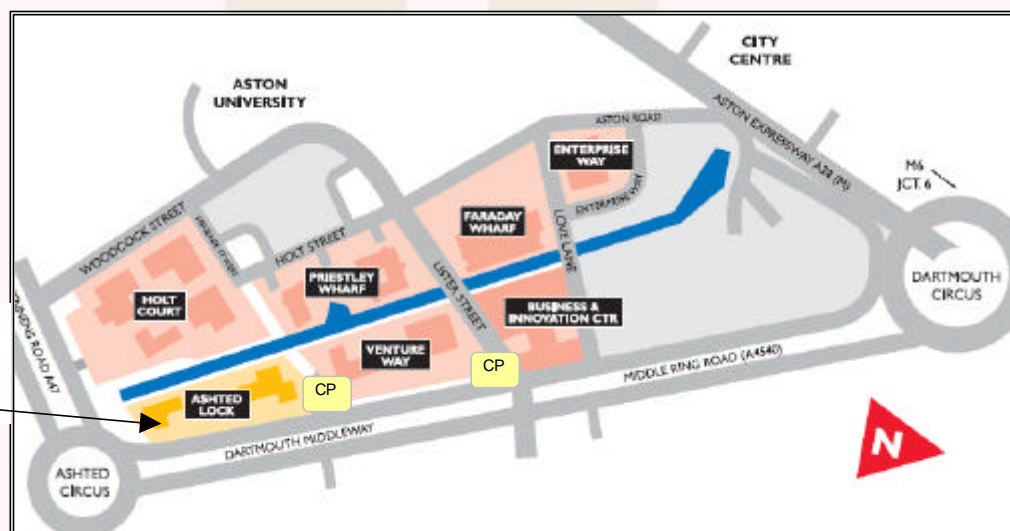

Directions to Achiever Software

By Road

From M6 Motorway: Leave M6 at Junction 6, and follow A38 (M) towards Birmingham City Centre. Get into the left-hand lane and leave at the second exit leading up to Dartmouth Circus. At the roundabout take the 1st exit following signs to A4540. Carry straight on at the traffic lights and get into the right-hand lane. At the next roundabout (Ashted Circus) take the fourth exit, back onto the opposite side of the dual carriageway. Immediately after leaving the roundabout take the first left into Aston Science Park. Achiever Software is the large building on the left hand-side, as you enter the car park. Please park only in Achiever designated spaces.

From M5 Motorway: Join M6 and follow signs as above.

From Airport, NEC and M42 Motorway: Travelling on Coventry Road (A45) toward the City Centre, leave A45 at Bordesley Island Junction with the Ring Road. Follow the signs for the M6 North. At Ashted Circus, take the second exit on to Dartmouth Middleway. Take the first exit into Aston Science Park. Achiever Software is the large building on the left hand-side, as you enter the car park. Please park only in Achiever designated spaces.

By Rail, Birmingham New Street: Aston Science Park is a 5 minute cab ride from New Street Station, and also readily accessed from Snow Hill station.

By Air, Birmingham International Airport: Journey from airport is approximately 30 minutes drive.

Achiever
software

CP Car Park Entrance

Achiever Software, Ashted Lock, Aston Science Park, Dartmouth Middleway, Birmingham, B7 4AZ

Tel: 0121 380 1010 Fax: 0121 380 1011 www.achiever.co.uk

Achiever
software